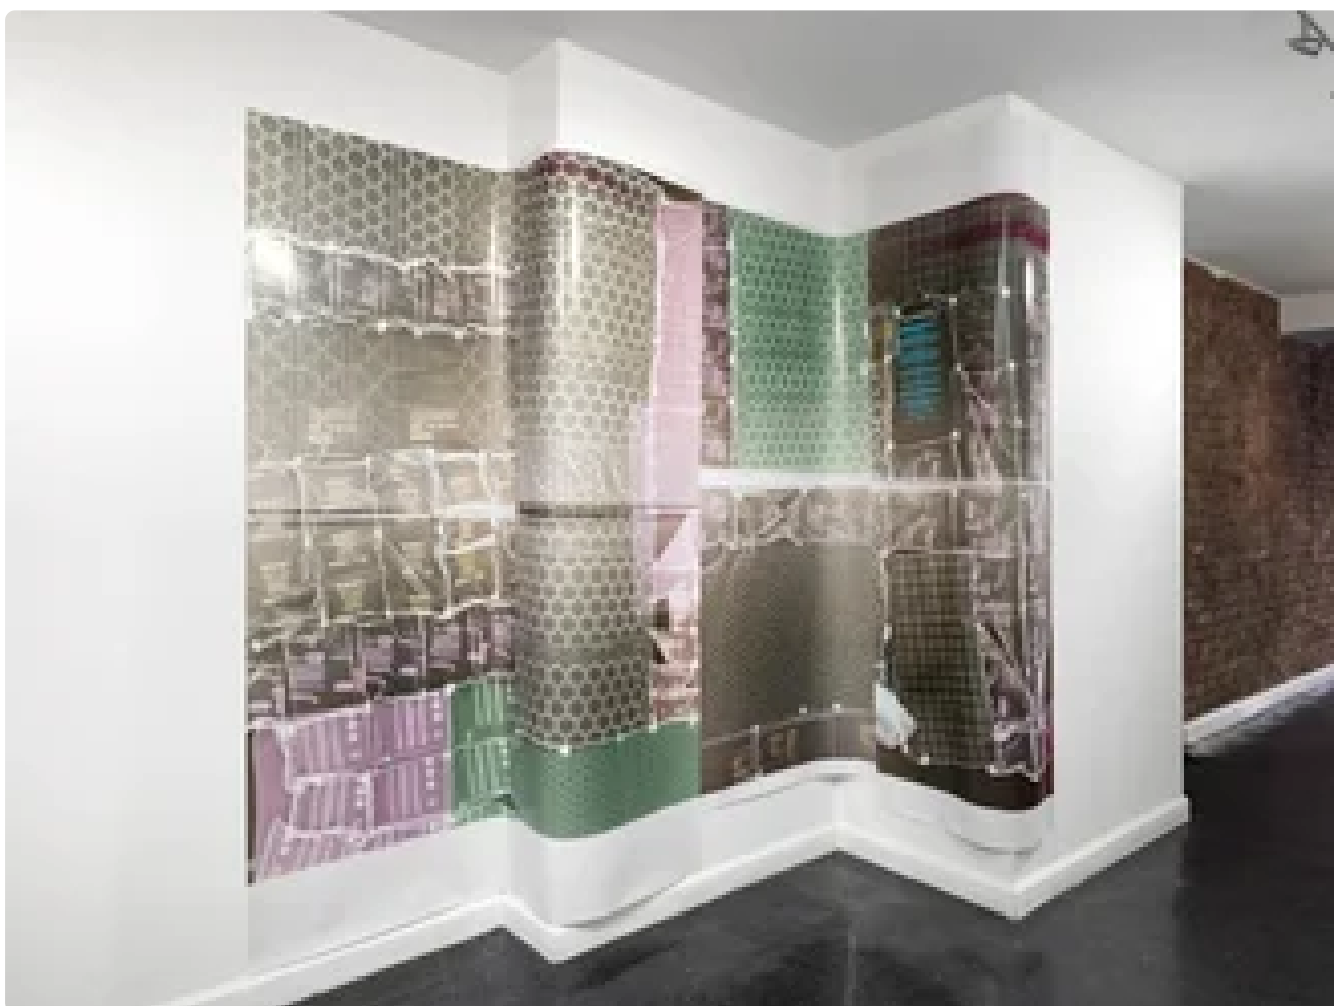

date	time
Fr, 23.01.2026	15:00 o'clock
Sa, 24.01.2026	15:00 o'clock
Su, 25.01.2026	15:00 o'clock
We, 28.01.2026	15:00 o'clock
Th, 29.01.2026	15:00 o'clock

Links

➤ [Homepage](#)